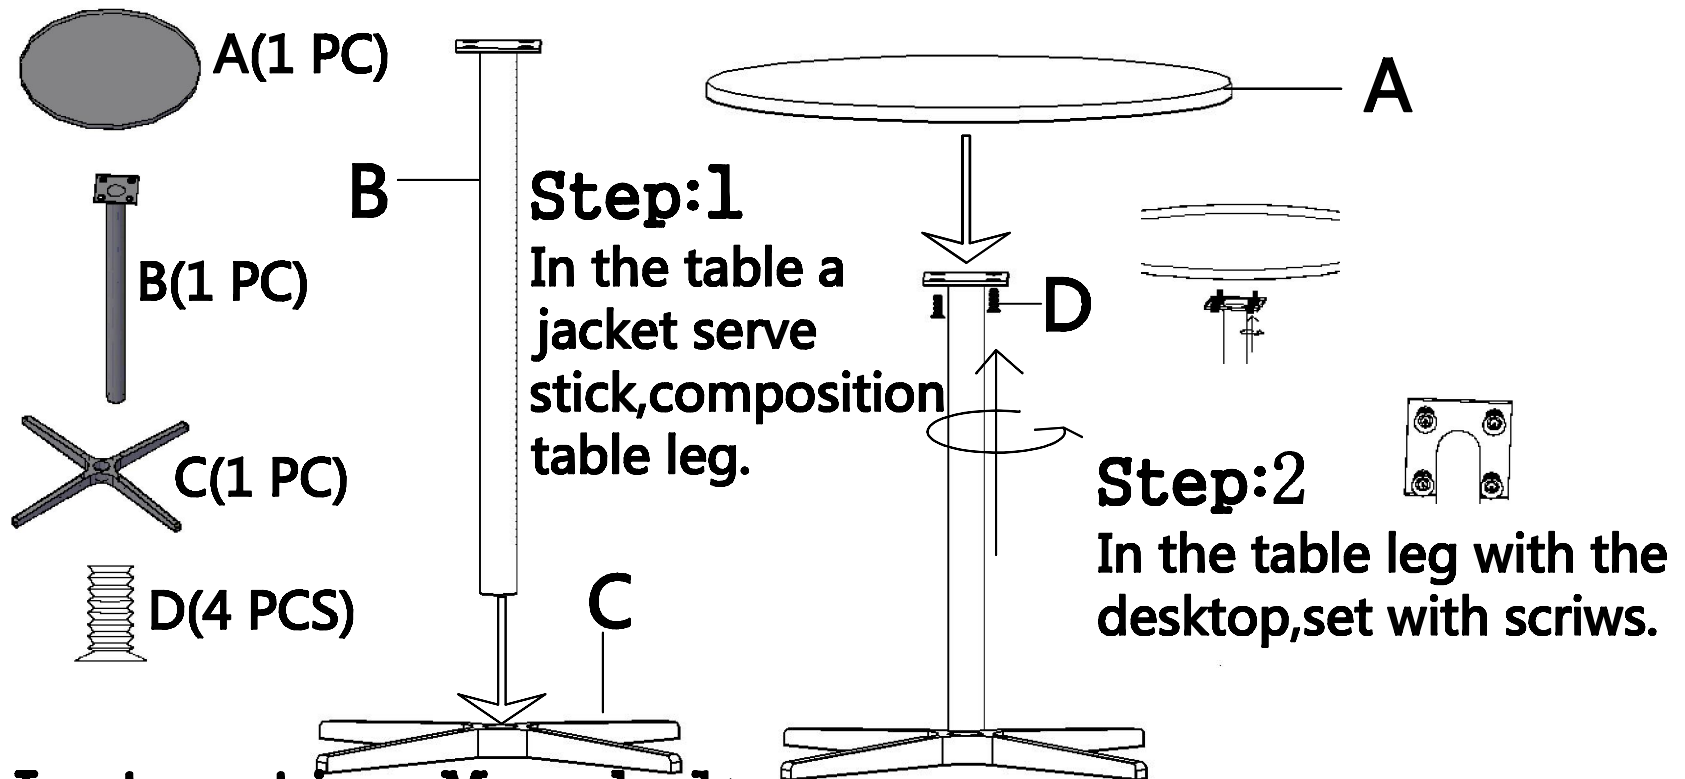

# CT3516S Assembly Instruction

## Step:1

In the table a jacket serve stick, composition table leg.

## Step:2

In the table leg with the desktop, set with scriws.

## Instruction Manukal:

- 1.The assembly had the other hand in hand to rememer ddsktop,prevent desktop slide.
- 2.Again confirmed screw tightness,do it safe to use.